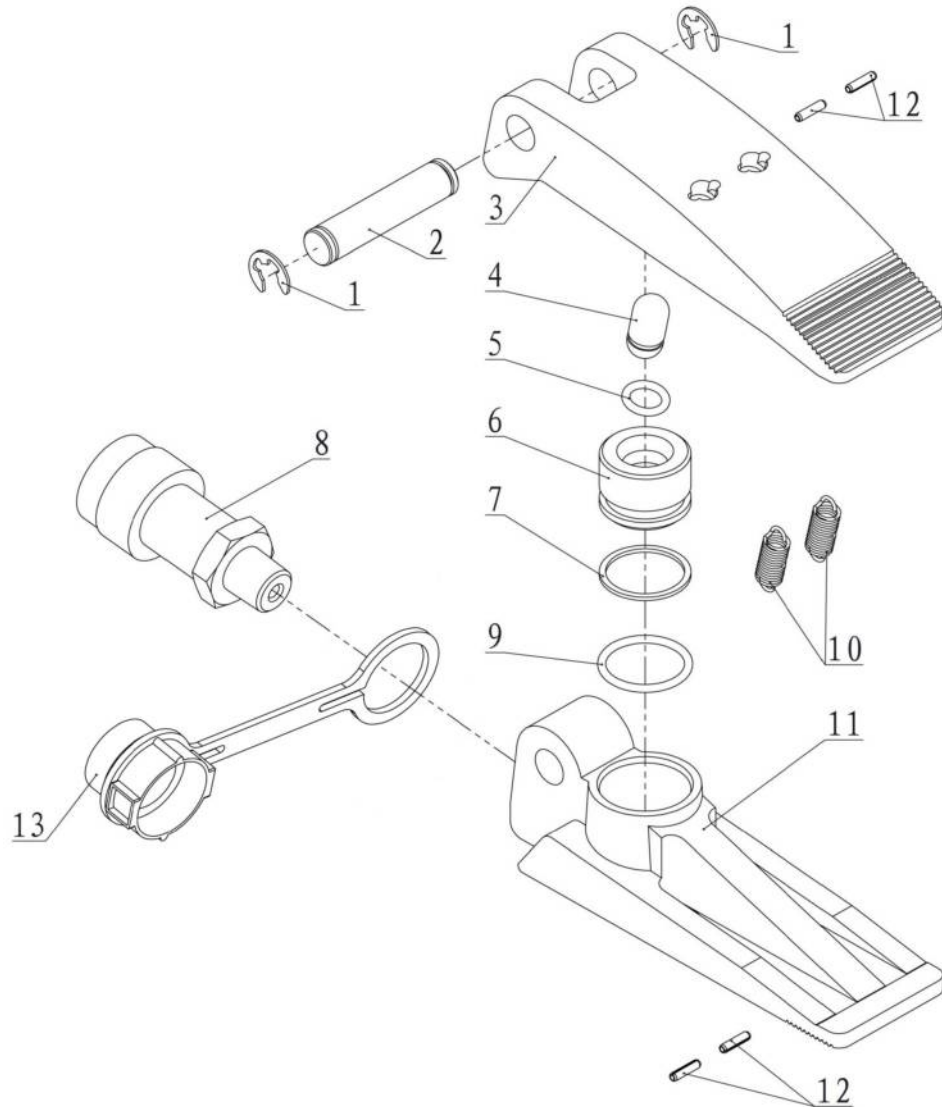

ITEM NO.	PART NO.	DESCRIPTION	QTY.
1	X	SPRING PIN	2
2	JS4-02A	BASE	1
3	X	LARGE SPRING	1
4	X	SNAP RING	1
5	X	SMALL SPRING	1
6	JS4-06A	PIN	1
7	JS4-07A	PLUNGER	1
8	X	O-RING	1
9	X	LINK	1
10	JS4-10A	WEDGE	1
11	X	GASKET	2
12	X	T-RING	1
13	CF1	COUPLER	1
14	PPC1	DUST CAP	1

NOTE: ITEMS MARKED "X" ONLY AVAILABLE AS PART OF JS4TP3-K

REVISION

1	
2	
3	4940
4	
5	
6	
7	
8	
9	
10	
11	
12	
13	
14	
15	
16	
17	
18	
19	
20	

**IMPORTANT**  
WHEN ORDERING SPARES YOU MUST STATE THE FULL PART NUMBER AND THE PRODUCT SERIAL NUMBER - FROM THE LABEL TO PROTECT YOUR WARRANTY ALWAYS USE GENUINE HI-FORCE PARTS.

ITEM NO.	PART NO.	DESCRIPTION	QTY
01	X	SNAP RING	2
02	JS4-02	PIN	1
03	JS4-03	WEDGE	1
04	X	LINK	1
05	X	O-RING	1
06	JS4-06	PLUNGER	1
07	X	GASKET	1
08	CF1	COUPLER	1
09	X	O-RING	1
10	X	SPRING	2
11	JS4-11	BASE	1
12	X	SPRING PIN	4
13	PPC1	DUST CAP	1

REVISION

1  
2  
3  
4  
5  
6  
7  
8  
9  
10  
11  
12  
13  
14  
15  
16  
17  
18  
19  
20

NOTE: ITEMS MARKED "X" ONLY AVAILABLE AS PART OF JS4TP2-K

**IMPORTANT**

WHEN ORDERING SPARES YOU MUST STATE THE FULL PART NUMBER AND THE PRODUCT SERIAL NUMBER - FROM THE LABEL TO PROTECT YOUR WARRANTY ALWAYS USE GENUINE HI-FORCE PARTS.