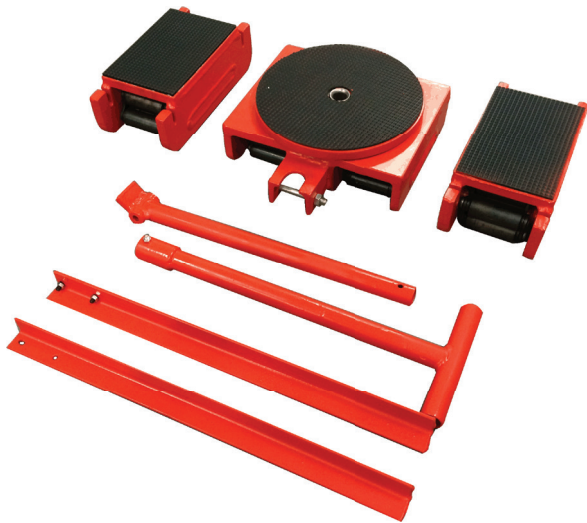

RKT | ROLLER SKATE KITS - TRICYCLE

Capacity 35 tonnes

Available as a complete kit

Endless hardened roller chain

- ▶ Low height design for increased stability and safety
- ▶ Heavy duty construction with minimal maintenance required
- ▶ Kit comprises of three skates with all necessary accessories
- ▶ Centre front skate fitted with turntable for easy change of direction
- ▶ Twin rear skates supplied with tie bar for increased stability

Model number	Cap. per set (tonnes)	Twin rollers (ø mm)	Single rollers (ø mm)	Height (mm)	Turntable (ø mm)	Handle length (mm)	Weight (kg)
RKT35	35	30	24	110	250	880	68

METAL BOX

Length	Dimensions (mm)	
	Width	Height
610	310	165

Note: RKT kit is supplied in a metal storage case