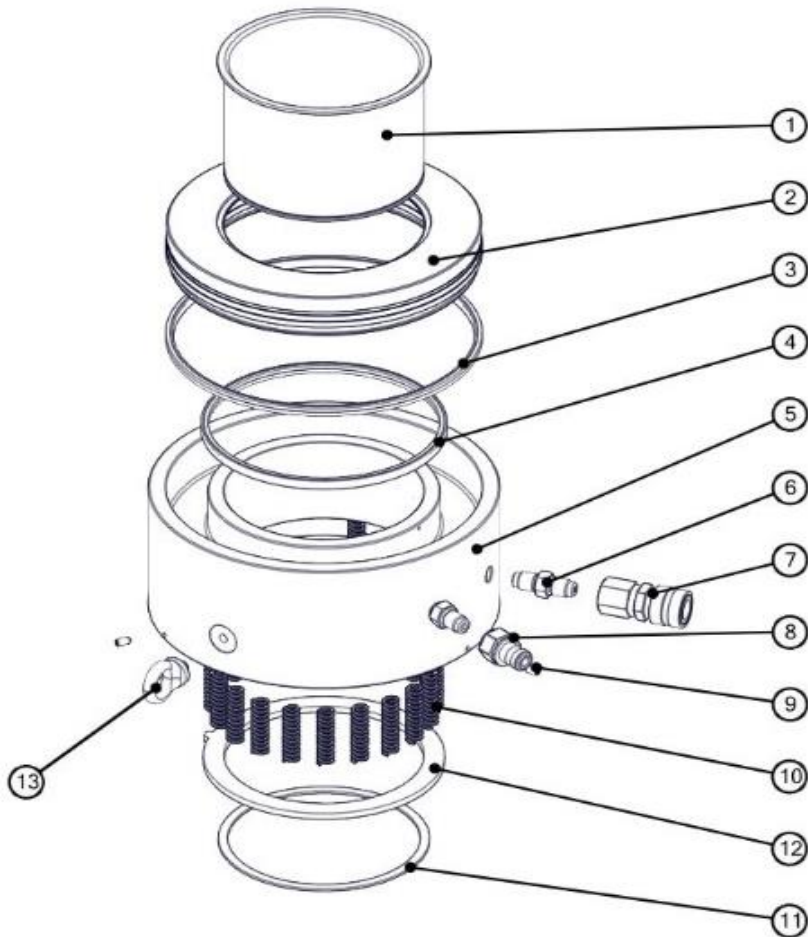

REVISION NO

①	4340
2	
3	
4	
5	
6	
7	
8	
9	
10	
11	
12	
13	
14	
15	
16	
17	
18	
19	
20	

ITEMS MARKED X ARE AVAILABLE IN SERVICE KIT  
SBT6LCTP1-K ONLY. SERVICE TOOL REQUIRED IS  
ATC-270-SB-001.

ITEM NO.	PART NUMBER	DESCRIPTION	QTY.
1	BTC270MV001	SLEEVE	1
2	BTC270PV002	PISTON	1
3	X	OUTER SEAL	1
4	X	INNER SEAL	1
5	BTC270CV002	CYLINDER	1
6	STN1P4-C	ADAPTOR	2
7	STFC4	COUPLER	1
8	STMC4	NIPPLE	1
9	FAS005ME010	CUP PT SCREW	3
10	SPC012CA006	SPRING	20
11	STC140TA001	RING	1
12	BTC270RV002	SPRING PLATE	1
13	BS4278-M8	EYEBOLT	2