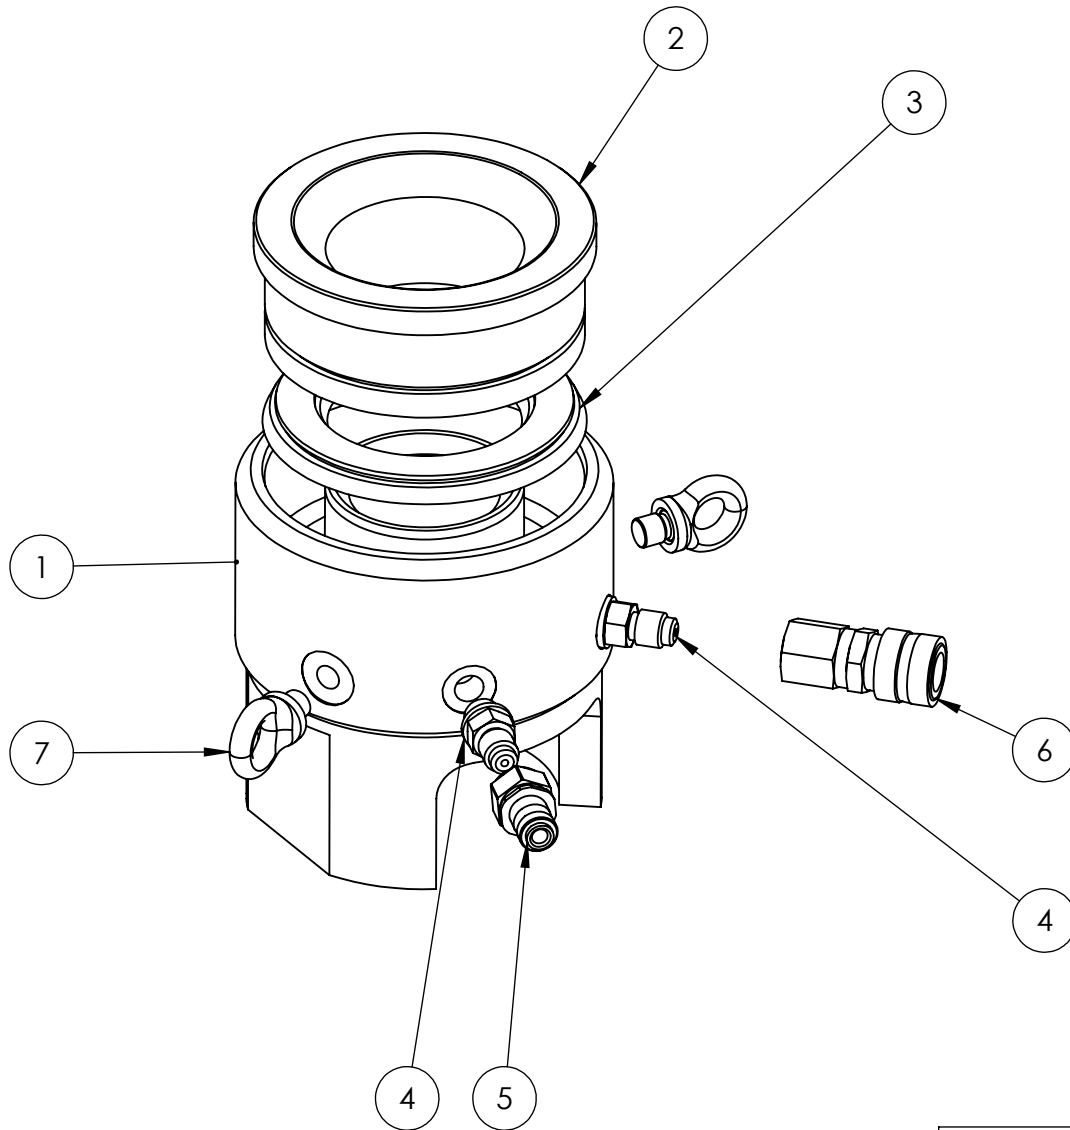

REVISION

1 4157

2

3

4

5

6

7

8

9

10

11

12

13

14

15

16

17

18

19

20

ITEM NO.	PART NUMBER	DESCRIPTION	QTY.
1	BTC119CM001 (SEE NOTES 1 & 2)	CYLINDER	1
2	BTC119PM001	PISTON	1
3	STU5LCTP1-K	FACE SEAL	1
4	STN1P4	NIPPLE ASSY	2
5	STMC4	NIPPLE	1
6	STFC4	COUPLER	1
7	BS4278-M12	EYEBOLT	2

NOTES:

1. FOR SERIAL NUMBER AU9273 AND FOR SERIAL NUMBERS PRIOR TO AU3082 ONLY ITEMS 3-7 ARE AVAILABLE AS SPARES
2. DUE TO DESIGN IMPROVEMENTS, WHEN REPLACING ITEM 1, ITEM 7 MUST ALSO BE REPLACED WITH PART NUMBER STN1P4-C
3. EARLIER VERSIONS OF ITEM 7 HAVE BONDED SEALS FITTED. WHEN REPLACIING, ONLY 1 SEAL IS REQUIRED.

IMPORTANT

WHEN ORDERING SPARES YOU MUST STATE THE FULL PART NUMBER AND THE PRODUCT SERIAL NUMBER - FROM THE LABEL TO PROTECT YOUR WARRANTY ALWAYS USE GENUINE HI-FORCE PARTS.