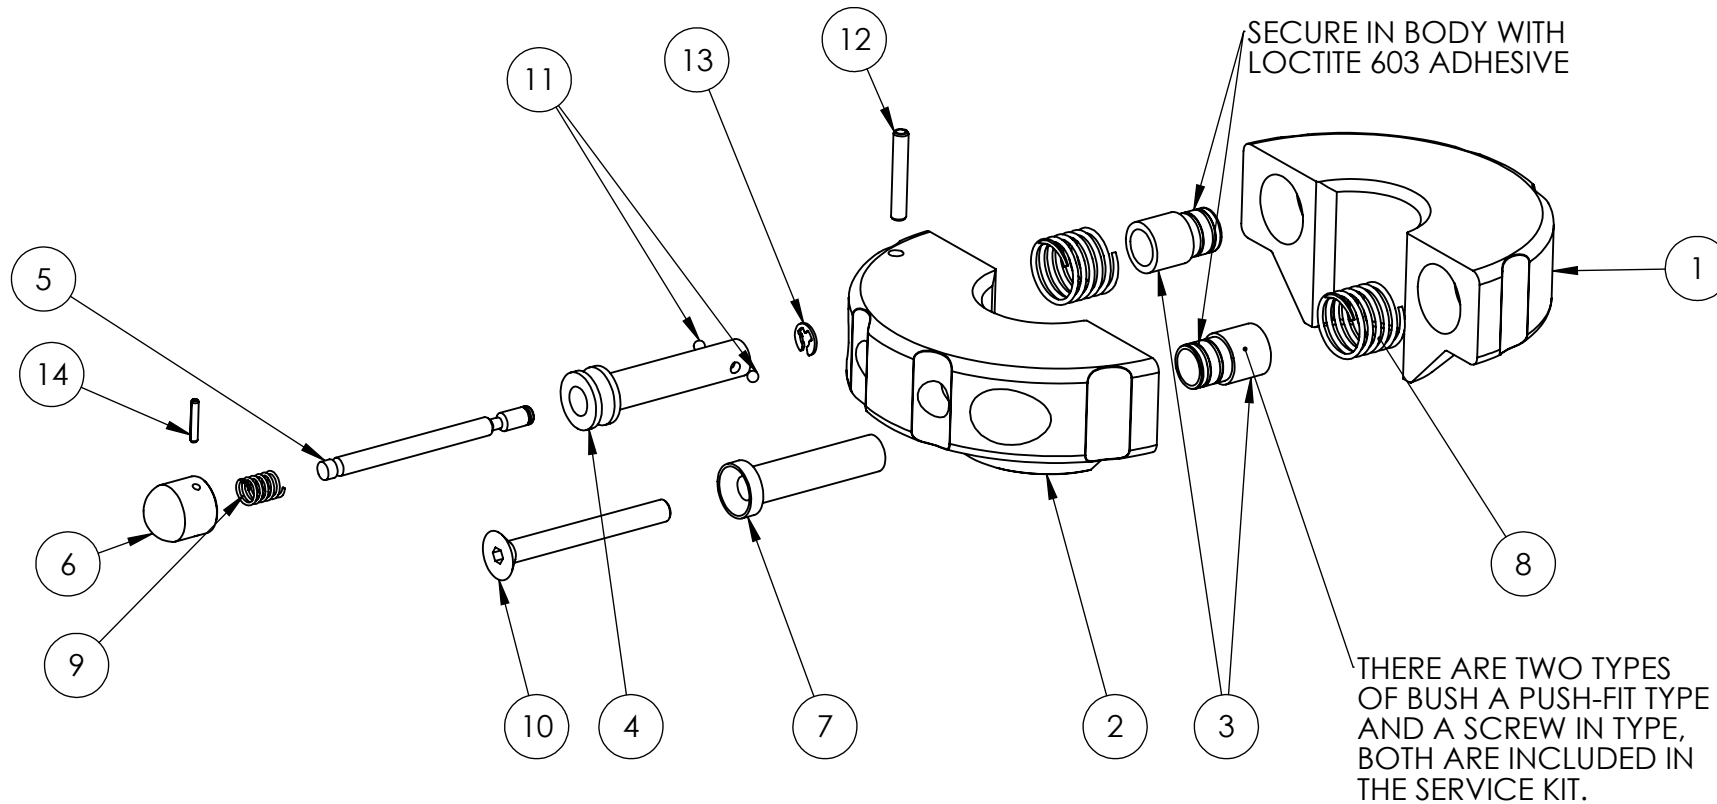

REVISION	
1	4151
2	4256
3	4257
4	
5	
6	
7	
8	
9	
10	
11	
12	
13	
14	
15	
16	
17	
18	
19	
20	

TENSIONER SERIES	QUICKFIT PULLER	SERVICE KIT
STU1	QFP1	QFP12TP1-K
STU2	QFP2	
STU3	QFP3	QFP34TP1-K
STU4	QFP4	QFP5TP1-K
STU5	QFP5	
STU6	QFP6	QFP67TP1-K
STU7	QFP7	

ITEMS 1 AND 2 NOT AVAILABLE AS SPARE PARTS
ITEMS 3-14 ARE INCLUDED IN SERVICE KIT

IMPORTANT
WHEN ORDERING SPARES YOU MUST STATE THE FULL PART NUMBER AND THE
PRODUCT SERIAL NUMBER - FROM THE LABEL
TO PROTECT YOUR WARRANTY ALWAYS USE GENUINE HI-FORCE PARTS.