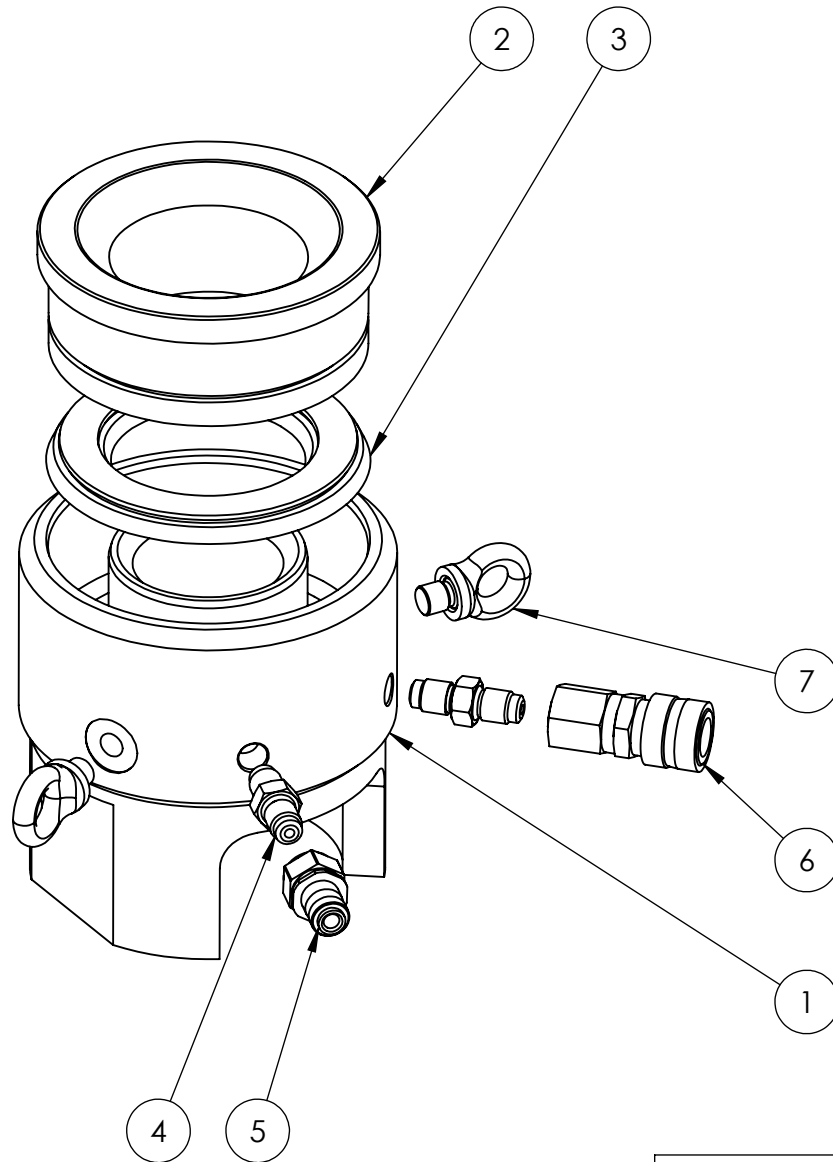

ITEM NO.	PART NUMBER	DESCRIPTION	QTY.
1	BTC119CM001	CYLINDER	1
2	BTC119PM003	PISTON	1
3	X	OUTER SEAL	1
4	X	INNER SEAL	1
5	STN1P4-C	ADAPTER	2
6	STMC4	NIPPLE	1
7	STFC4	COUPLER	1
8	BS4278-M12	EYEBOLT	2

ITEMS MARKED X ARE ONLY AVAILABLE IN SERVICE KIT STU5LCTP2-K

REVISION

1	
2	
3	4157
4	
5	
6	
7	
8	
9	
10	
11	
12	
13	
14	
15	
16	
17	
18	
19	
20	

**IMPORTANT**  
WHEN ORDERING SPARES YOU MUST STATE THE FULL PART NUMBER AND THE PRODUCT SERIAL NUMBER - FROM THE LABEL TO PROTECT YOUR WARRANTY ALWAYS USE GENUINE HI-FORCE PARTS.

ITEM NO.	PART NUMBER	DESCRIPTION	QTY.
1	BTC119CM001	CYLINDER	1
2	BTC119PM001	PISTON	1
3	STU5LCTP1-K	FACE SEAL	1
4	STN1P4-C	ADAPTER	2
5	STMC4	NIPPLE	1
6	STFC4	COUPLER	1
7	BS4278-M12	EYEBOLT	2

REVISION

1	
2	4157
3	
4	
5	
6	
7	
8	
9	
10	
11	
12	
13	
14	
15	
16	
17	
18	
19	
20	

ITEM NO.	PART NUMBER	DESCRIPTION	QTY.
1	BTC119CM001 (SEE NOTES 1 & 2)	CYLINDER	1
2	BTC119PM001	PISTON	1
3	STU5LCTP1-K	FACE SEAL	1
4	STN1P4	NIPPLE ASSY	2
5	STMC4	NIPPLE	1
6	STFC4	COUPLER	1
7	BS4278-M12	EYEBOLT	2